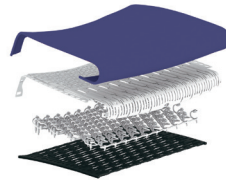

HermanMiller
Embody®

So intelligent, sitting in it actually helps you think

Embody

Designed by Bill Stumpf and Jeff Weber

Embody began with the recognition of a previously unsolved problem: the lack of physical harmony between people and their technology. Spending too much time sitting in front of our laptops or staring at our tablets, moving nothing but our fingers, can make us stiff and tired because our bodies are made to move. With Embody, designers Bill Stumpf and Jeff Weber set out to solve this problem.

More than 30 physicians and PhDs in the fields of biomechanics, vision, physical therapy, and ergonomics contributed their expertise to help guide the development of this chair. As a result, Embody has set a new benchmark for pressure distribution, natural alignment, and support for healthy movement in ergonomic seating.

Performance

You feel Embody's Pixelated Support™ the moment you sit down—a sense that you are floating, yet perfectly balanced. Thanks to a dynamic matrix of pixels, Embody's seat and back surfaces automatically conform to your body's micro-movements, distributing your weight evenly as you sit. This reduces pressure and encourages movement, both of which are key to maintaining healthy circulation and focus.

Embodys back is designed like yours, with a central spine and flexible ribs. The Backfit™ adjustment allows you to position the backrest in line with your spine's natural curve, so you achieve a neutral, balanced posture. Once the chair is tuned to fit you, the backrest adapts to your movement, adjusting automatically to your shifting positions. Whether you lean forward or recline, support remains constant.